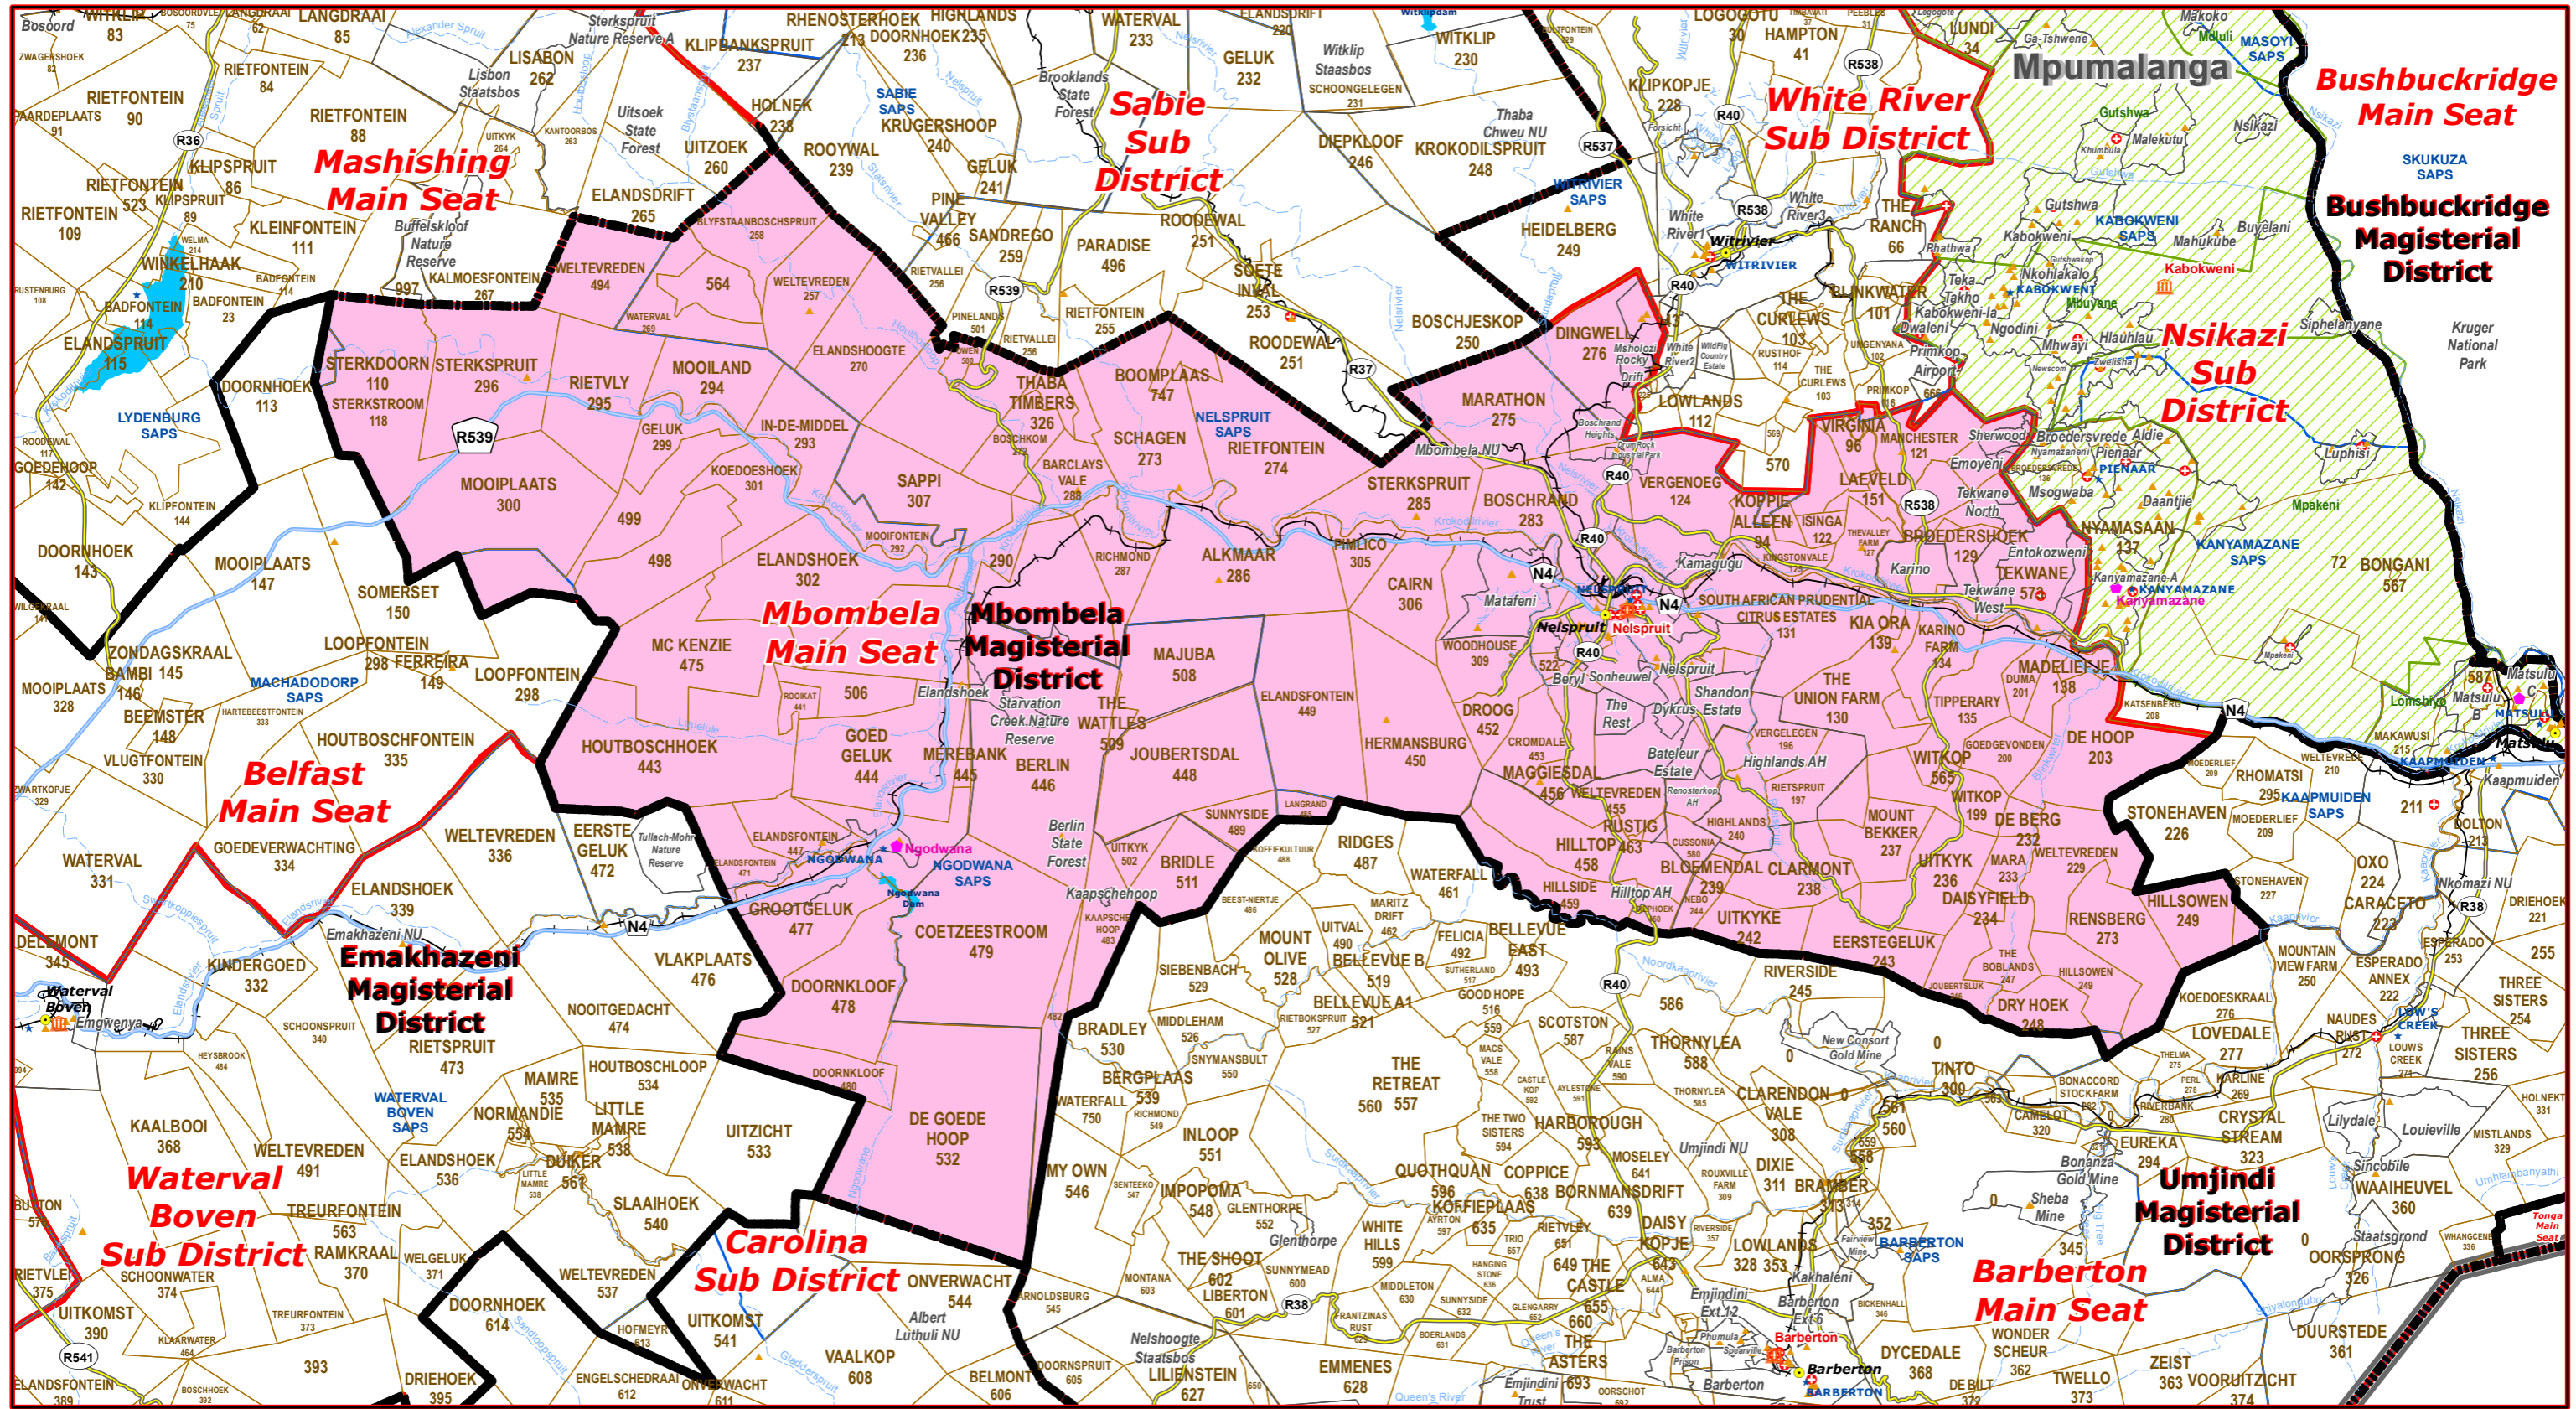

# Mbombela Main Seat of Mbombela Magisterial District

## Legend

- Main Town
- Main Courts
- Place of Sitting
- ★ Police Stations & Facilities
- ▲ Schools
- Health Facilities
- Rivers
- National Roads
- Main Roads
- Railways
- Provinces
- Proposed Magisterial District
- Proposed Seat / Sub District
- Traditional Councils
- Dams

## Proposed Main Seat / Sub District within the Proposed Magisterial District